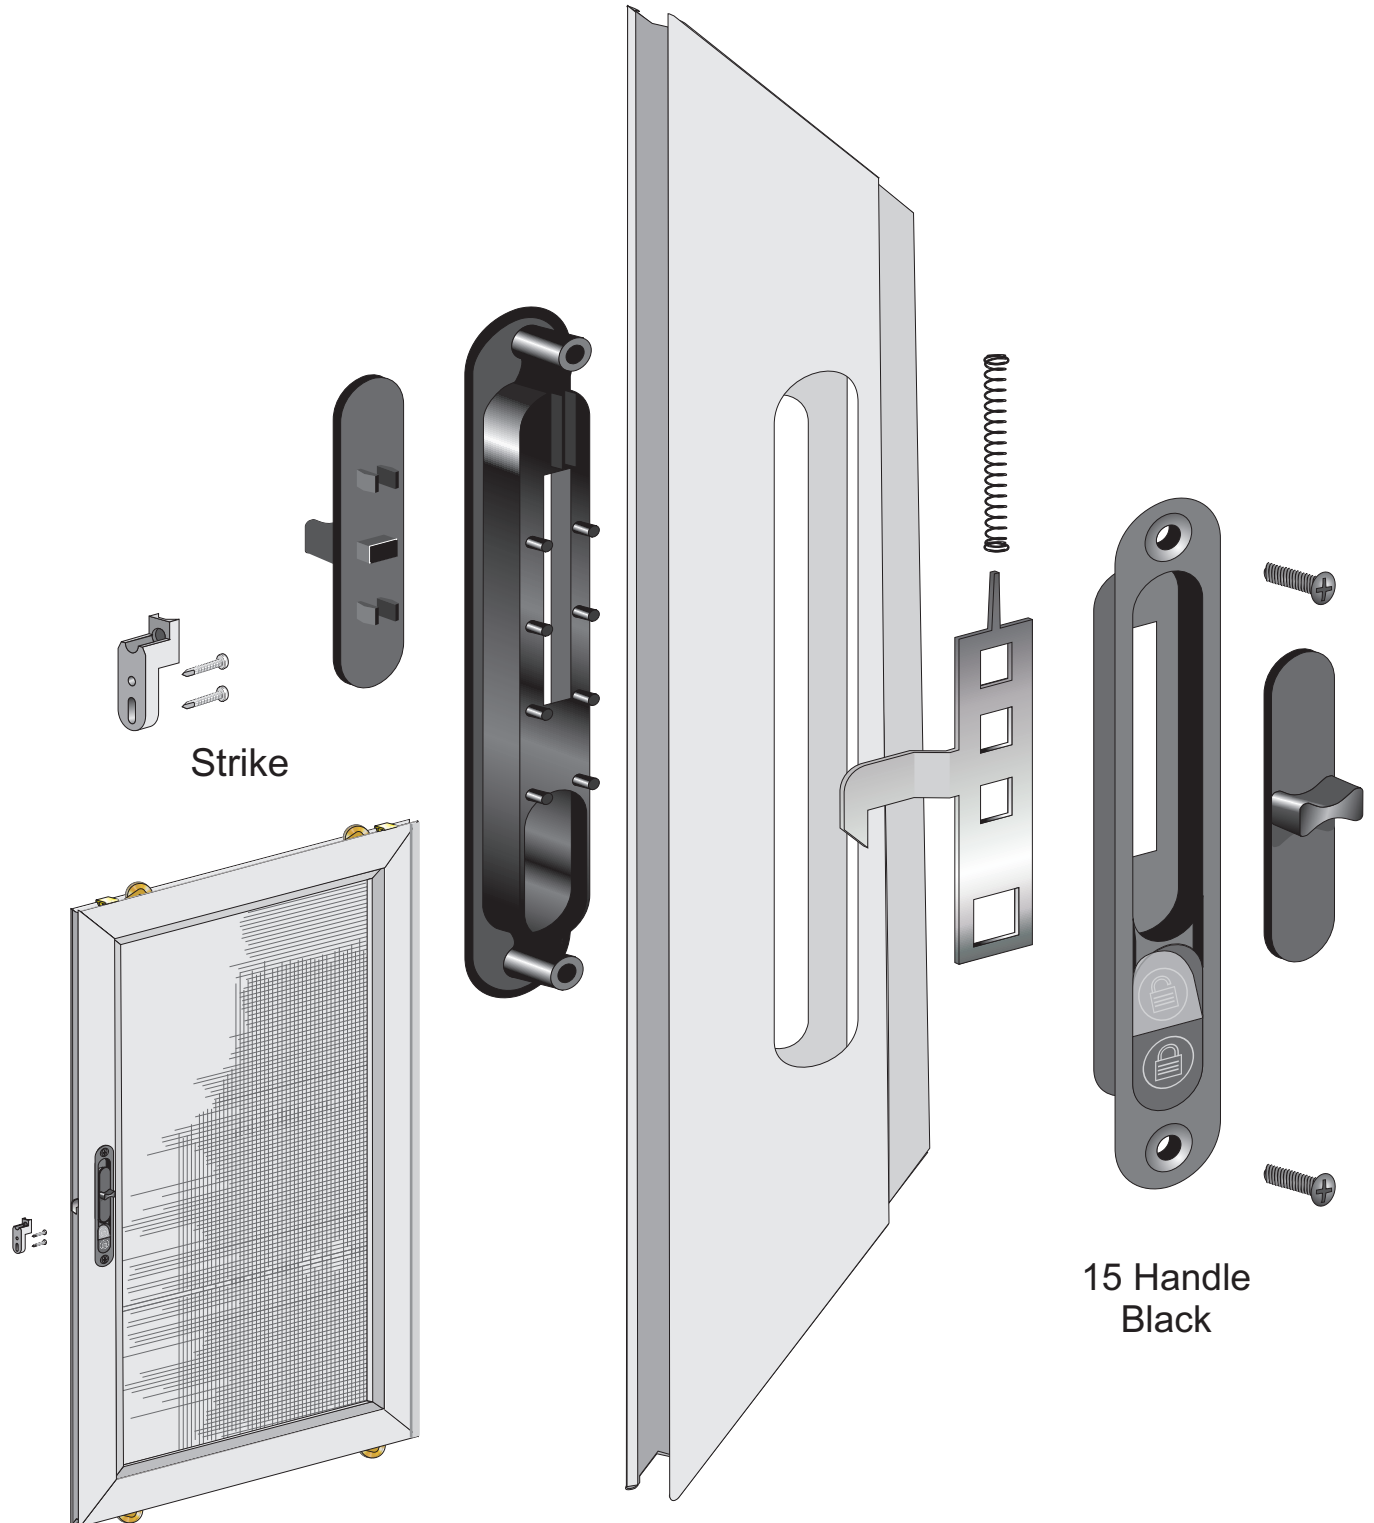

# 1580 series screen handle

Strike

15 Handle  
Black