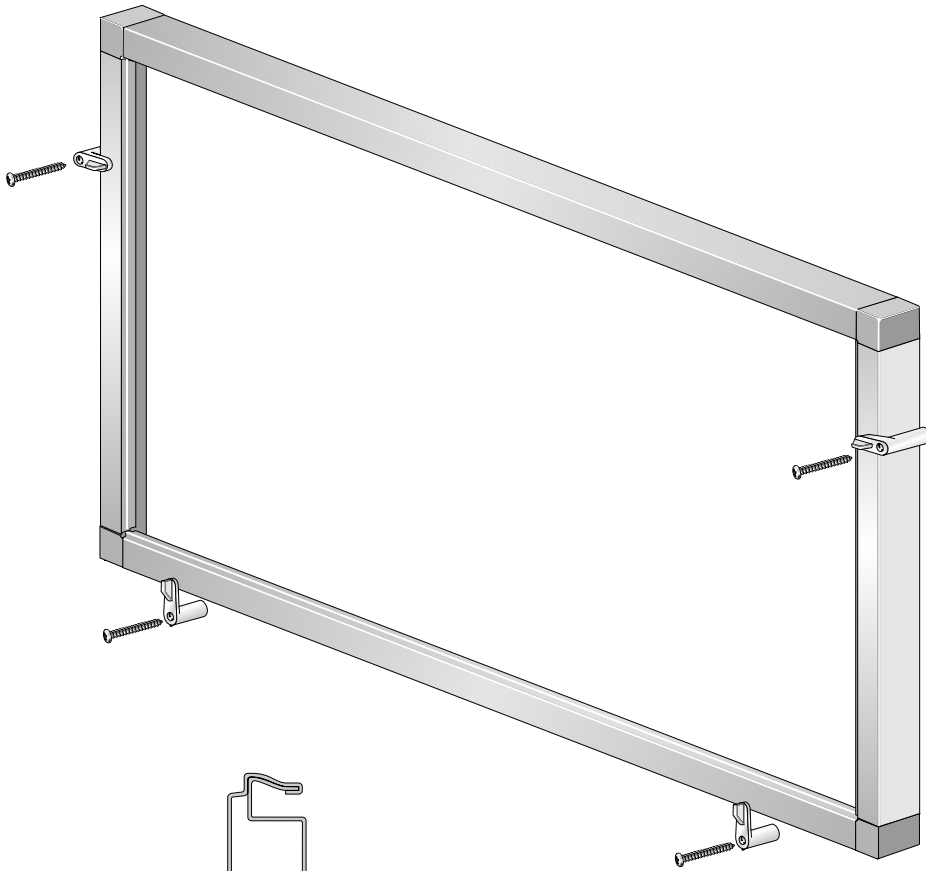

Aluminite

1/2" Standoff Screen

1/2" Standoff frame

.150 Screen spline

7/8" Standoff clip
White

7/8" Standoff clip
Black

1/2" Standoff Corner

Standoff Screw