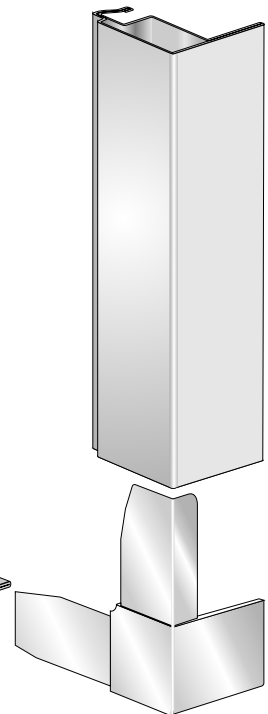

Aluminite

1/2" Standoff Screen

1/2" Standoff frame

.150 Screen spline

7/8" Standoff clip
White

7/8" Standoff clip
Black

1/2" Standoff Corner

Standoff Screw