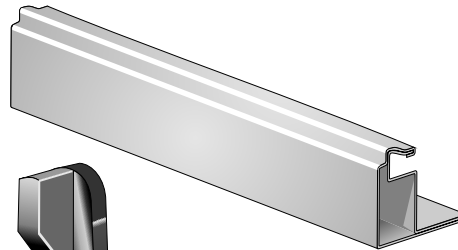

Aluminite

1/2" Standoff Screen

1/2" Standoff frame

.150 Screen spline

7/8" Standoff clip
White

7/8" Standoff clip
Black

1/2" Standoff Corner

Standoff Screw