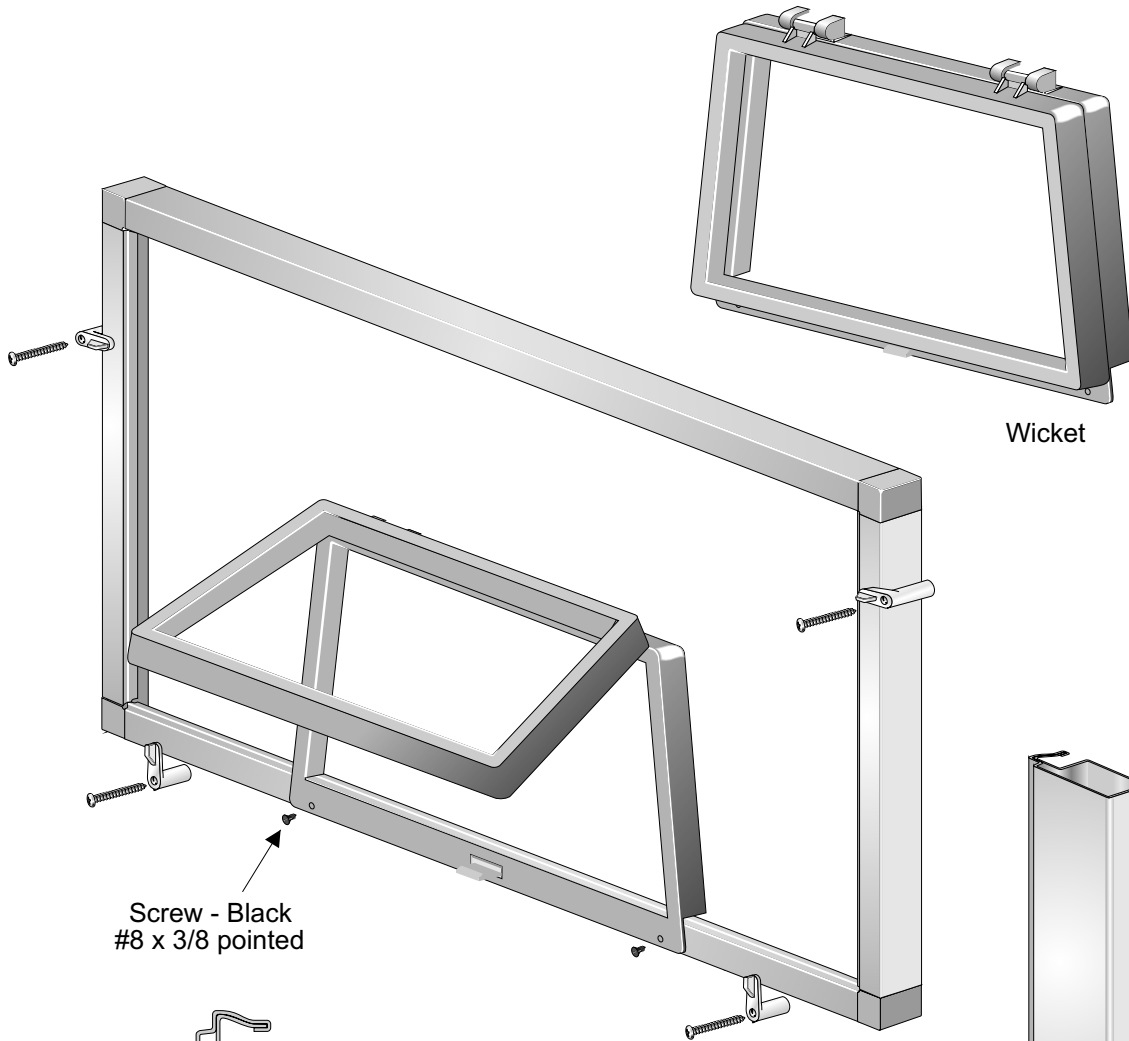

Aluminite

1/2" Standoff Screen with Wicket Door

Wicket

Screw - Black
#8 x 3/8 pointed

.150 Screen spline

1/2" Standoff frame

1/2" Standoff Corner

Standoff Screw

7/8" Standoff clip
White

7/8" Standoff clip
Black