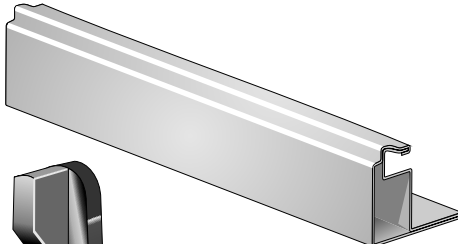

Aluminite

1/2" Standoff Screen with Wicket Door

Wicket

Screw - Black
#8 x 3/8 pointed

.150 Screen spline

1/2" Standoff frame

1/2" Standoff Corner

Standoff Screw

7/8" Standoff clip
White

7/8" Standoff clip
Black