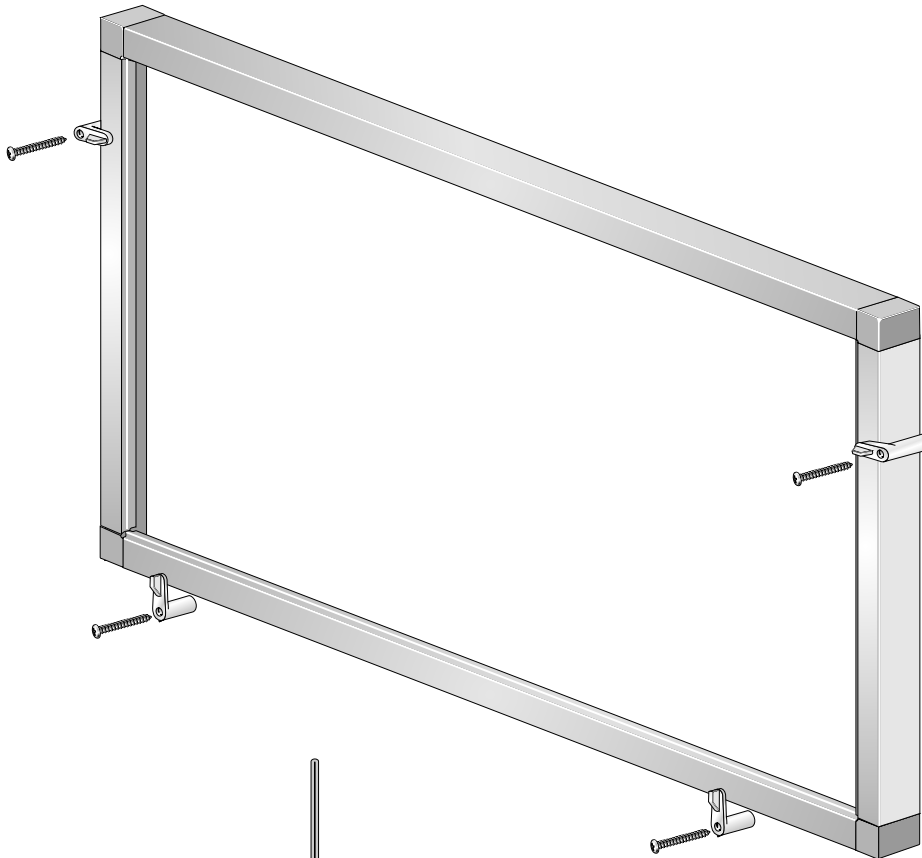

Aluminite

3/4" Standoff Screen

.150 Screen spline

3/4" Stand-off frame

3/4" Stand-off Corner

Standoff Screw

13/16" Standoff clip
White

13/16" Standoff clip
Black