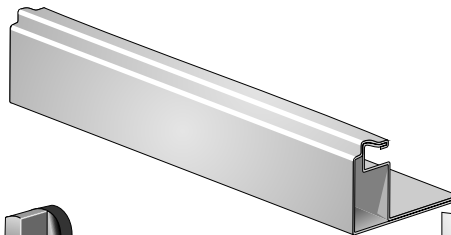

Aluminite

3/4" Standoff Screen

.150 Screen spline

3/4" Stand-off frame

3/4" Stand-off Corner

Standoff Screw

13/16" Standoff clip
White

13/16" Standoff clip
Black