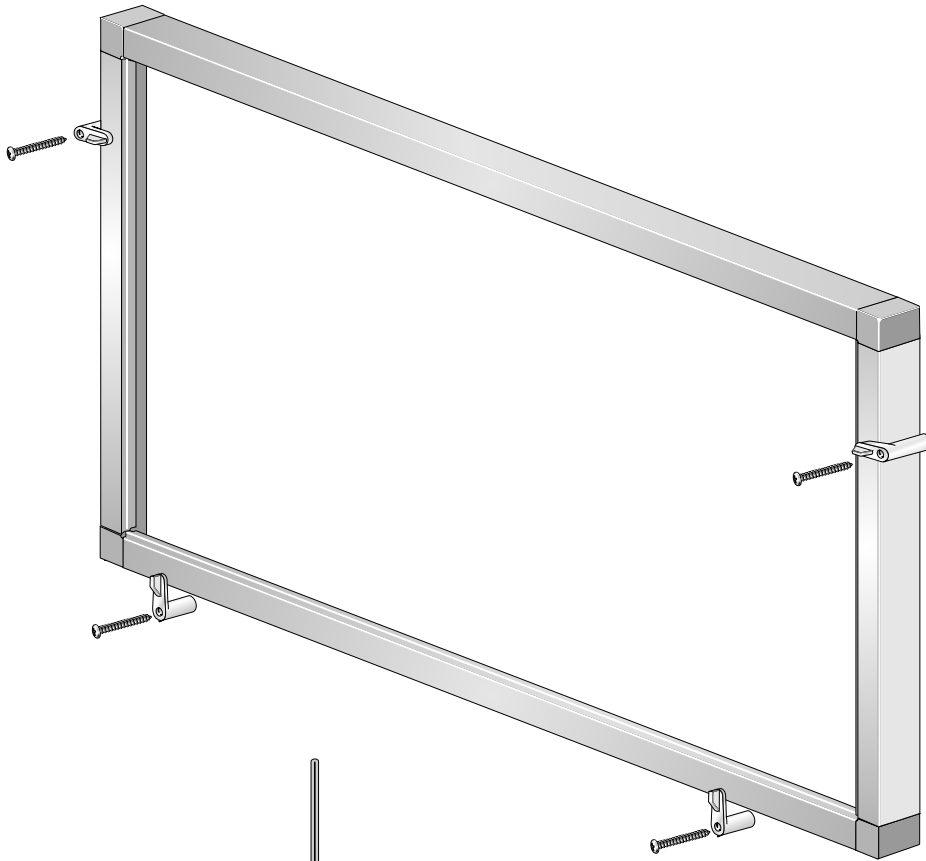

Aluminite

3/4" Standoff Screen

.150 Screen spline

3/4" Stand-off frame

3/4" Stand-off Corner

Standoff Screw

13/16" Standoff clip
White

13/16" Standoff clip
Black