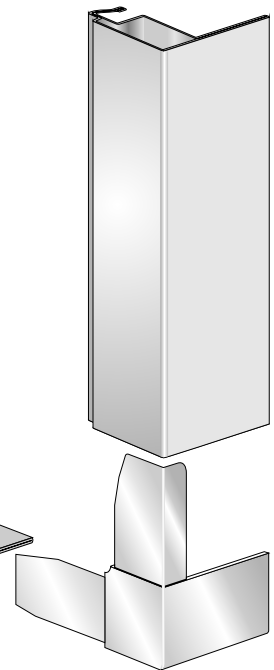

Aluminite

3/4" Standoff Screen

.150 Screen spline

3/4" Stand-off frame

3/4" Stand-off Corner

Standoff Screw

13/16" Standoff clip
White

13/16" Standoff clip
Black