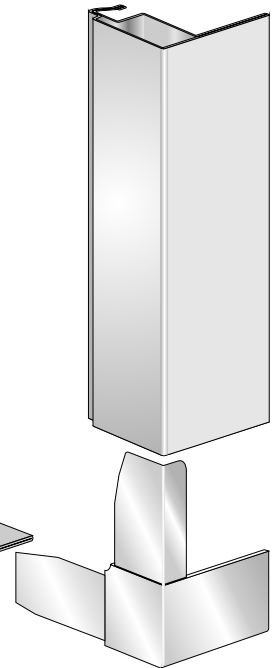

Aluminite

3/4" Standoff Screen

.150 Screen spline

3/4" Stand-off frame

3/4" Stand-off Corner

Standoff Screw

13/16" Standoff clip
White

13/16" Standoff clip
Black