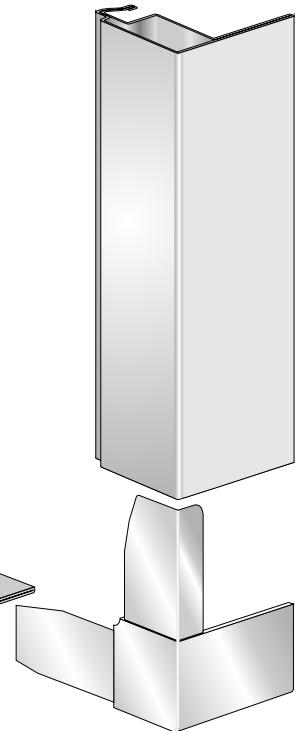

Aluminite

3/4" Standoff Screen with Wicket Door

Wicket

Screw - Black #8x3/8 pointed

.150 Screen spline

3/4" Standoff Frame

3/4" Stand-off Corner

Standoff Screw

13/16" Standoff clip White

13/16" Standoff clip Black