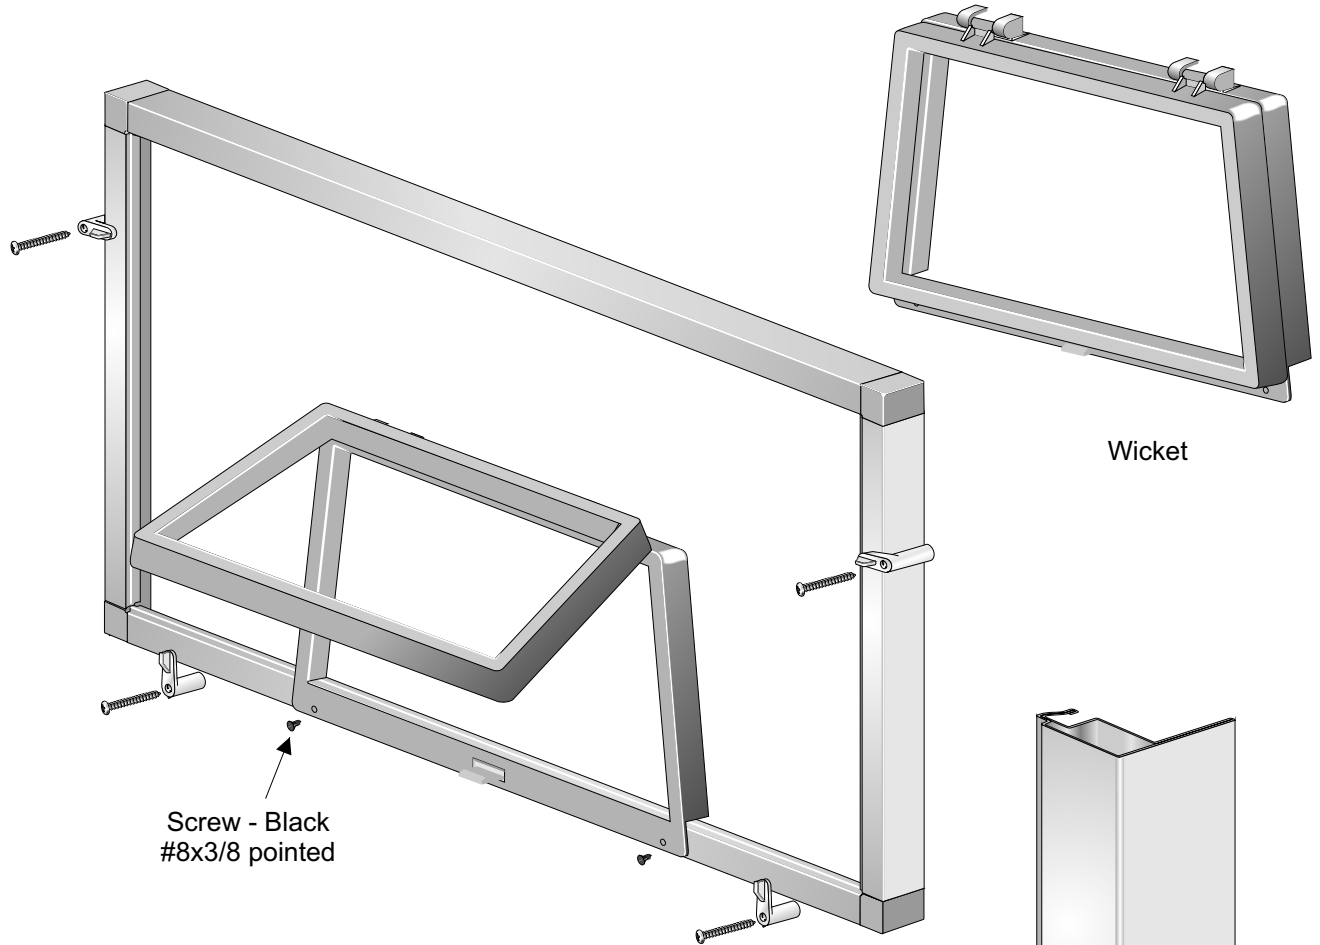

Aluminite

3/4" Standoff Screen with Wicket Door

Wicket

Screw - Black #8x3/8 pointed

.150 Screen spline

3/4" Standoff Frame

3/4" Stand-off Corner

Standoff Screw

13/16" Standoff clip White

13/16" Standoff clip Black