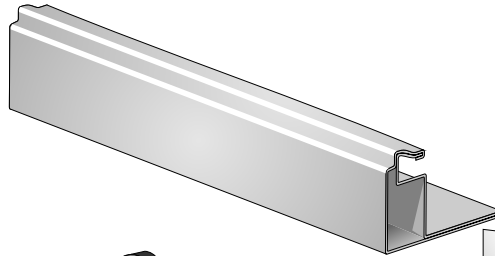

Aluminite

3/4" Standoff Screen with Wicket Door

Wicket

Screw - Black #8x3/8 pointed

.150 Screen spline

3/4" Standoff Frame

3/4" Stand-off Corner

Standoff Screw

13/16" Standoff clip White

13/16" Standoff clip Black