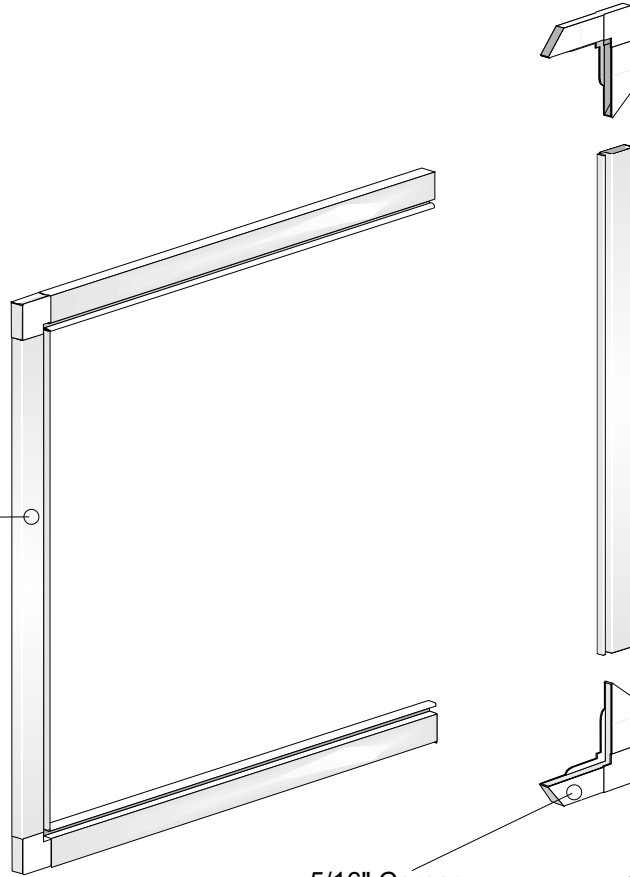

5/16 Window Screen with Clips

5/16" x 3/4"
Screen Frame

5/16" Corner

Standoff Clips

Flat
White

1/8"
White

Flat
Black

1/8"
Black

Standoff Screw

.140 Screen spline