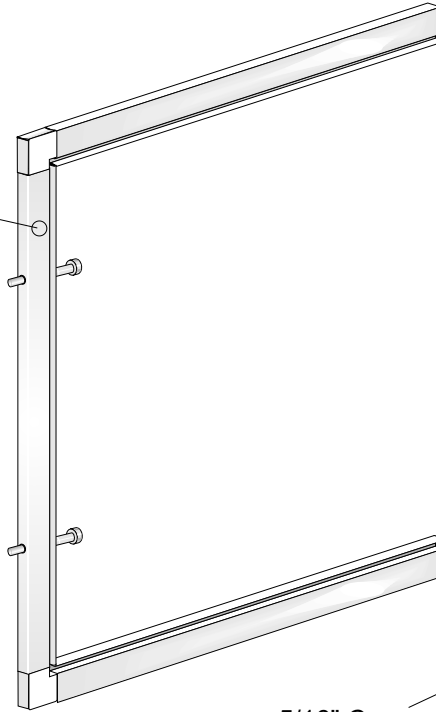

5/16 Window Screen with Plungers

5/16" x 3/4"
Screen Frame

5/16" Corner

Plunger Assembly

.140 Screen spline