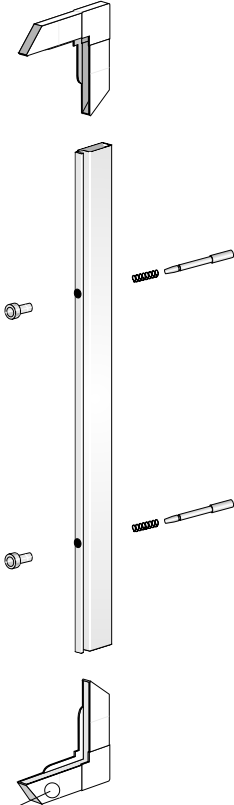

5/16 Window Screen with Plungers

5/16" x 3/4"
Screen Frame

5/16" Corner

Plunger Assembly

.140 Screen spline