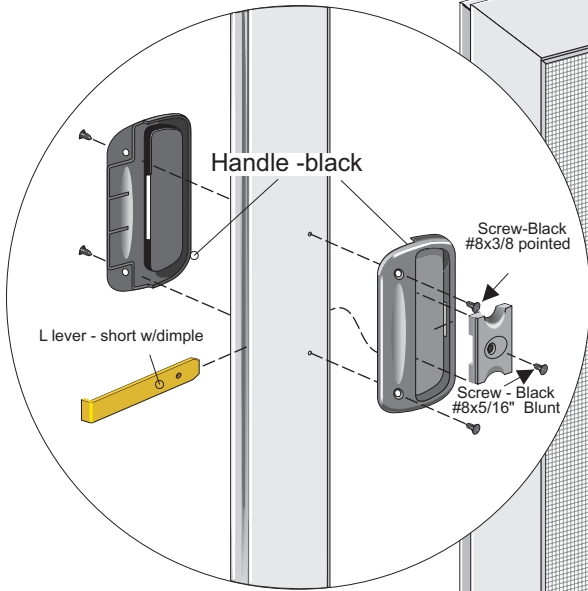

Aluminite

600 series door screen

Top Guide V-Top →

#6 x 1/2" zinc-Pan head-Phillips-Tek

J Strike

Bugseal
600-312
600-937

600 Series Frame