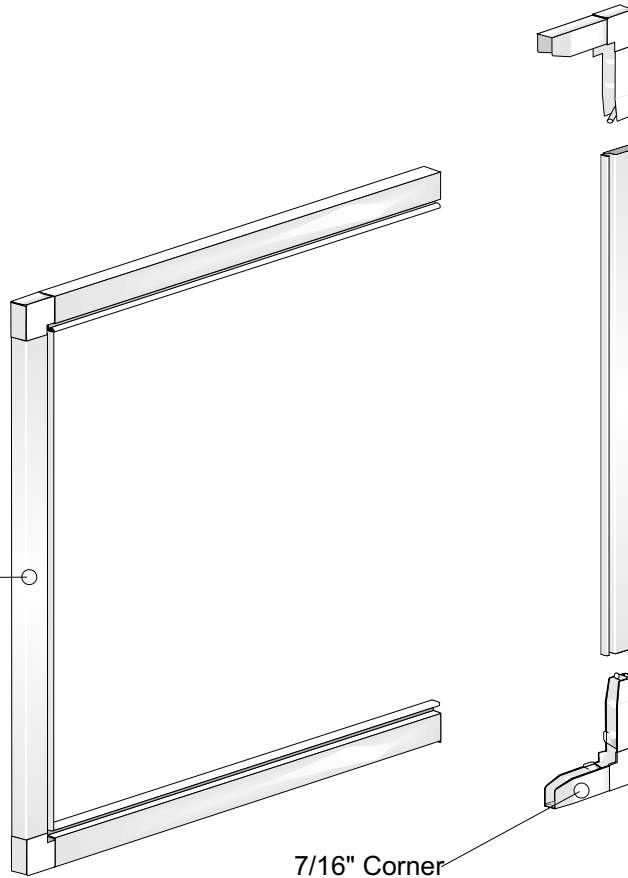

Aluminite

7/16 Window Screen with Clips

7/16" x 3/4"
Screen Frame

7/16" Corner

Standoff Clips

Flat White 1/8" White 7/16" White

Standoff Screws

Flat Black 1/8" Black 7/16" Black

.140 Screen spine