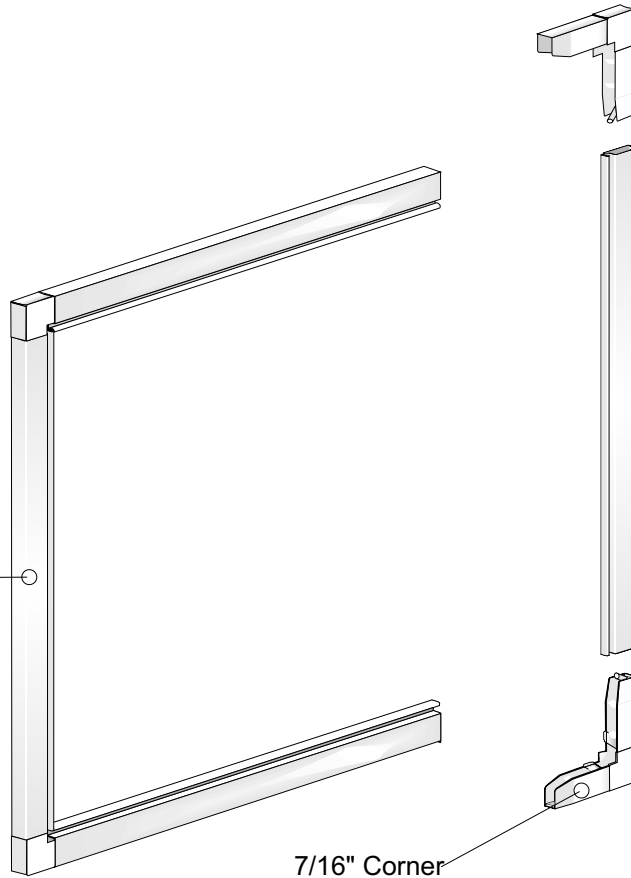

7/16 Window Screen with Clips

7/16" x 3/4"
Screen Frame

7/16" Corner

Standoff Clips

Flat White 1/8" White 7/16" White

Standoff Screws

Flat Black 1/8" Black 7/16" Black

.140 Screen spine