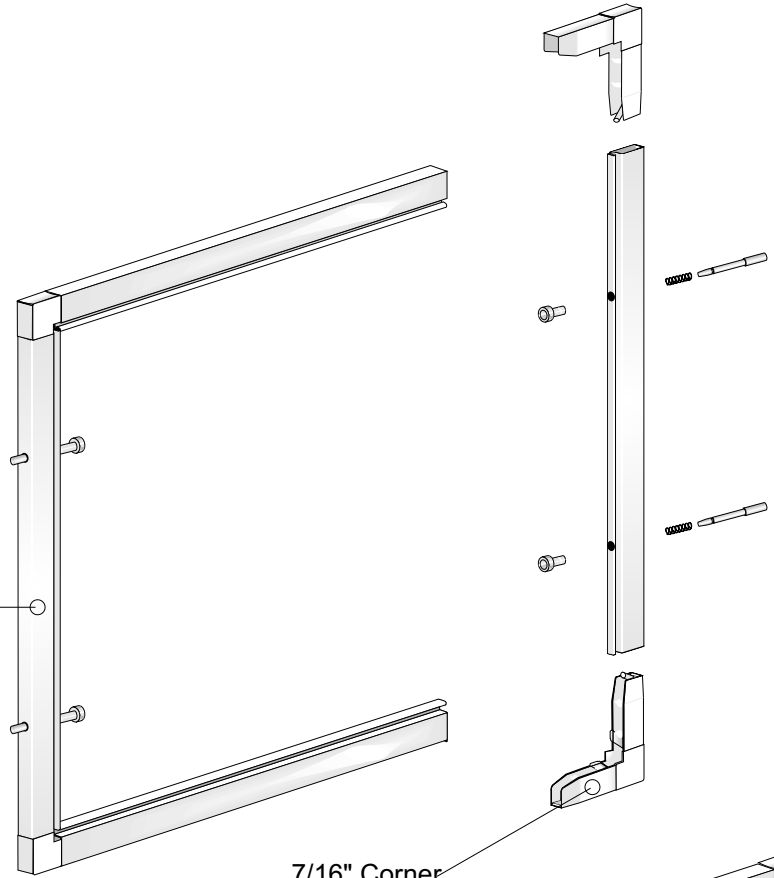

7/16 Window Screen with Plungers

7/16" x 3/4"
Screen Frame

7/16" Corner

Plunger Assembly

.140 Screen spline