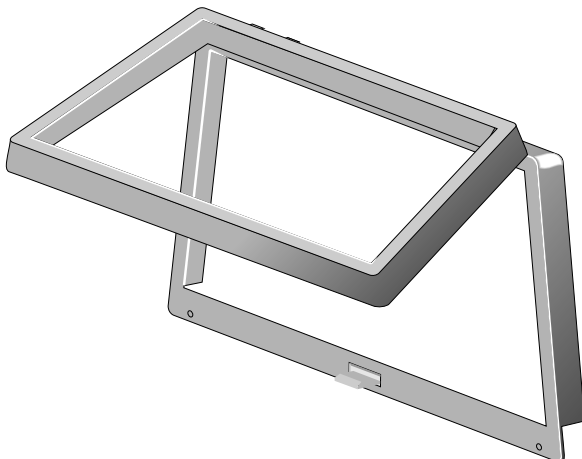

Window Screen Components

Corners

5/16 Corners
Almond
Bronze
Champagne
Dark Bronze
Gray
White

3/8 Corners
Almond
Bronze
Dark Bronze
Gray
White

7/16 Corners
Almond
Bronze
Brown-M
Champagne
Dark Bronze
Gray
Hunter Green
Tan
White

Lip Frame Corners
Almond
White

1/2" Standoff Corner
Bronze
Gray
White

3/4" Standoff Corner
Almond
Bronze
Gray
White

Wickets

No cloth (open)

Almond
Black
Bronze
Gray
White

w/ Charcoal Cloth

Almond
Bronze
Gray
White