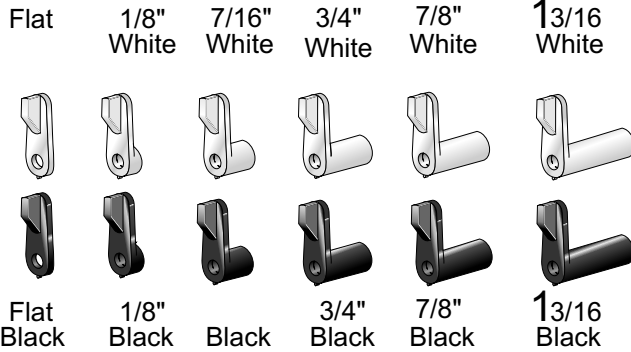

Window Screen Components

Pull Tabs

Corner Springs

Standoff Clips