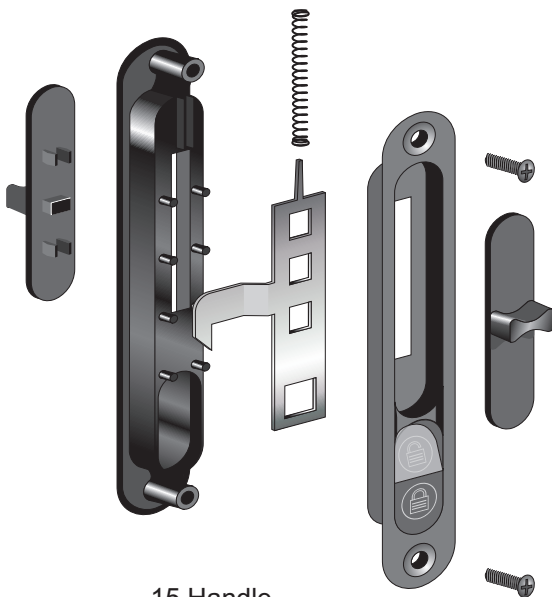

Door screen components

600 Handle
Handle-Black

1250 Handle

Actuator

Strikes

1580 Handle

15 Handle
Black

900 & 1350 Handle