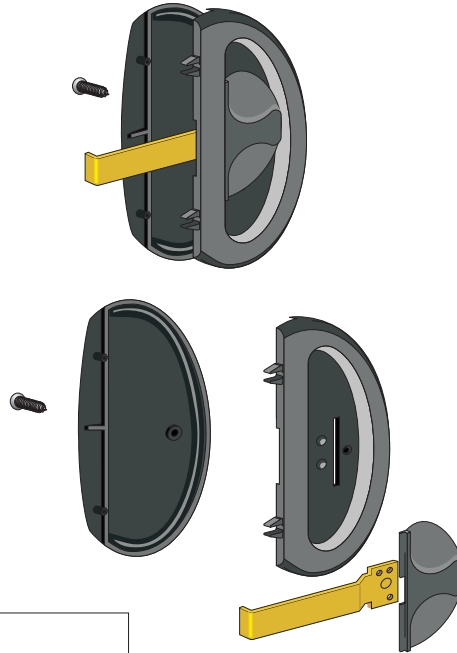

Door screen components

600 Handle
Handle-Black

1250 Handle

Actuator

Strikes

1580 Handle

15 Handle
Black

900 & 1350 Handle