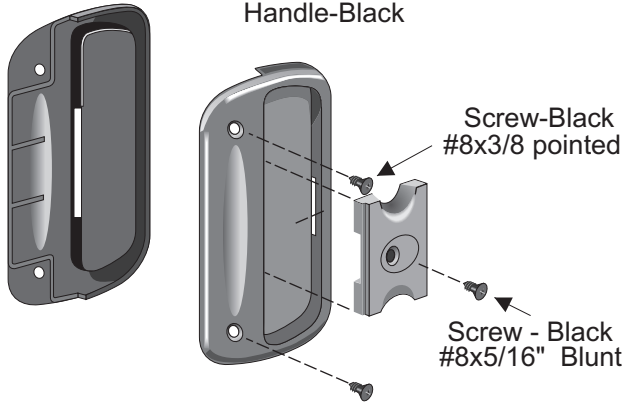

Door screen components

600 Handle
Handle-Black

1250 Handle

Actuator

Strikes

1580 Handle

15 Handle
Black

900 & 1350 Handle