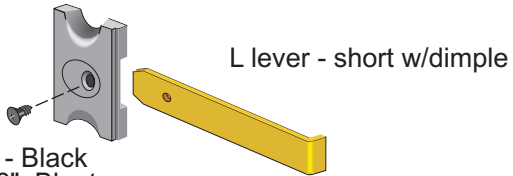

Door screen components

600 Handle
Handle-Black

1250 Handle

Actuator

Strikes

1580 Handle

15 Handle
Black

900 & 1350 Handle