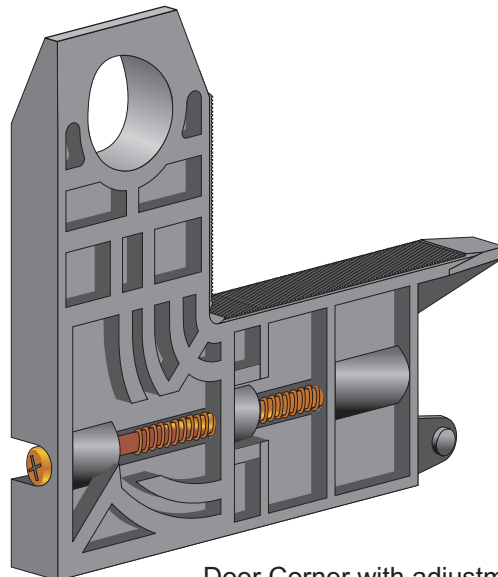

Door screen components

Top guide V top

Black top guide

.140 Screen spline

.150 Screen spline .155 Screen spline

.160 Screen spline .165 Screen spline

Wool Pile

- .170
- .175
- .180
- .185
- .200

Bug Seals
600-312 Black
600-937 Black

Wheels

1 1/4 Door Roller
Nylon - Assembly

1 1/4 Door Roller
Steel - Assembly

Door Corner with adjustment screw