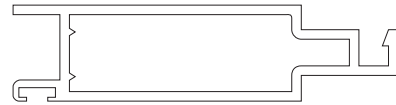

Door screen frame profiles

600 Steel

900 Series (open)

1250 Series (open)

900 Series (T slot)

1250 Series (T slot)

White
Almond
Adobe

1580 Series (open)

1350 Series (open)

1580 Series (T slot)

1350 Series (T slot)

1580 Series screw port