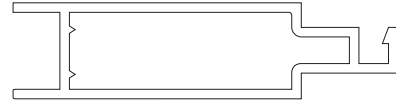

Door screen frame profiles

600 Steel

900 Series (open)

1250 Series (open)

900 Series (T slot)

1250 Series (T slot)

White
Almond
Adobe

1580 Series (open)

1350 Series (open)

1580 Series (T slot)

1350 Series (T slot)

1580 Series screw port