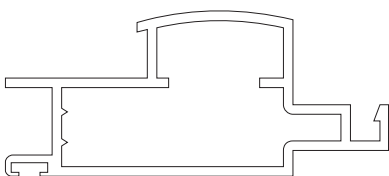

Door screen frame profiles

600 Steel

900 Series (open)

1250 Series (open)

900 Series (T slot)

1250 Series (T slot)

White
Almond
Adobe

1580 Series (open)

1350 Series (open)

1580 Series (T slot)

1350 Series (T slot)

1580 Series screw port