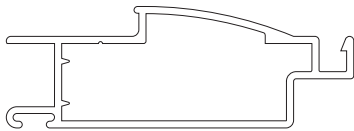

Door screen frame profiles

600 Steel

900 Series (open)

1250 Series (open)

900 Series (T slot)

1250 Series (T slot)

White
Almond
Adobe

1580 Series (open)

1350 Series (open)

1580 Series (T slot)

1350 Series (T slot)

1580 Series screw port