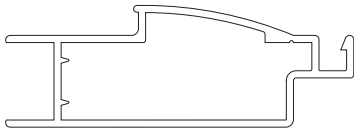

Door screen frame profiles

600 Steel

900 Series (open)

1250 Series (open)

900 Series (T slot)

1250 Series (T slot)

White
Almond
Adobe

1580 Series (open)

1350 Series (open)

1580 Series (T slot)

1350 Series (T slot)

1580 Series screw port